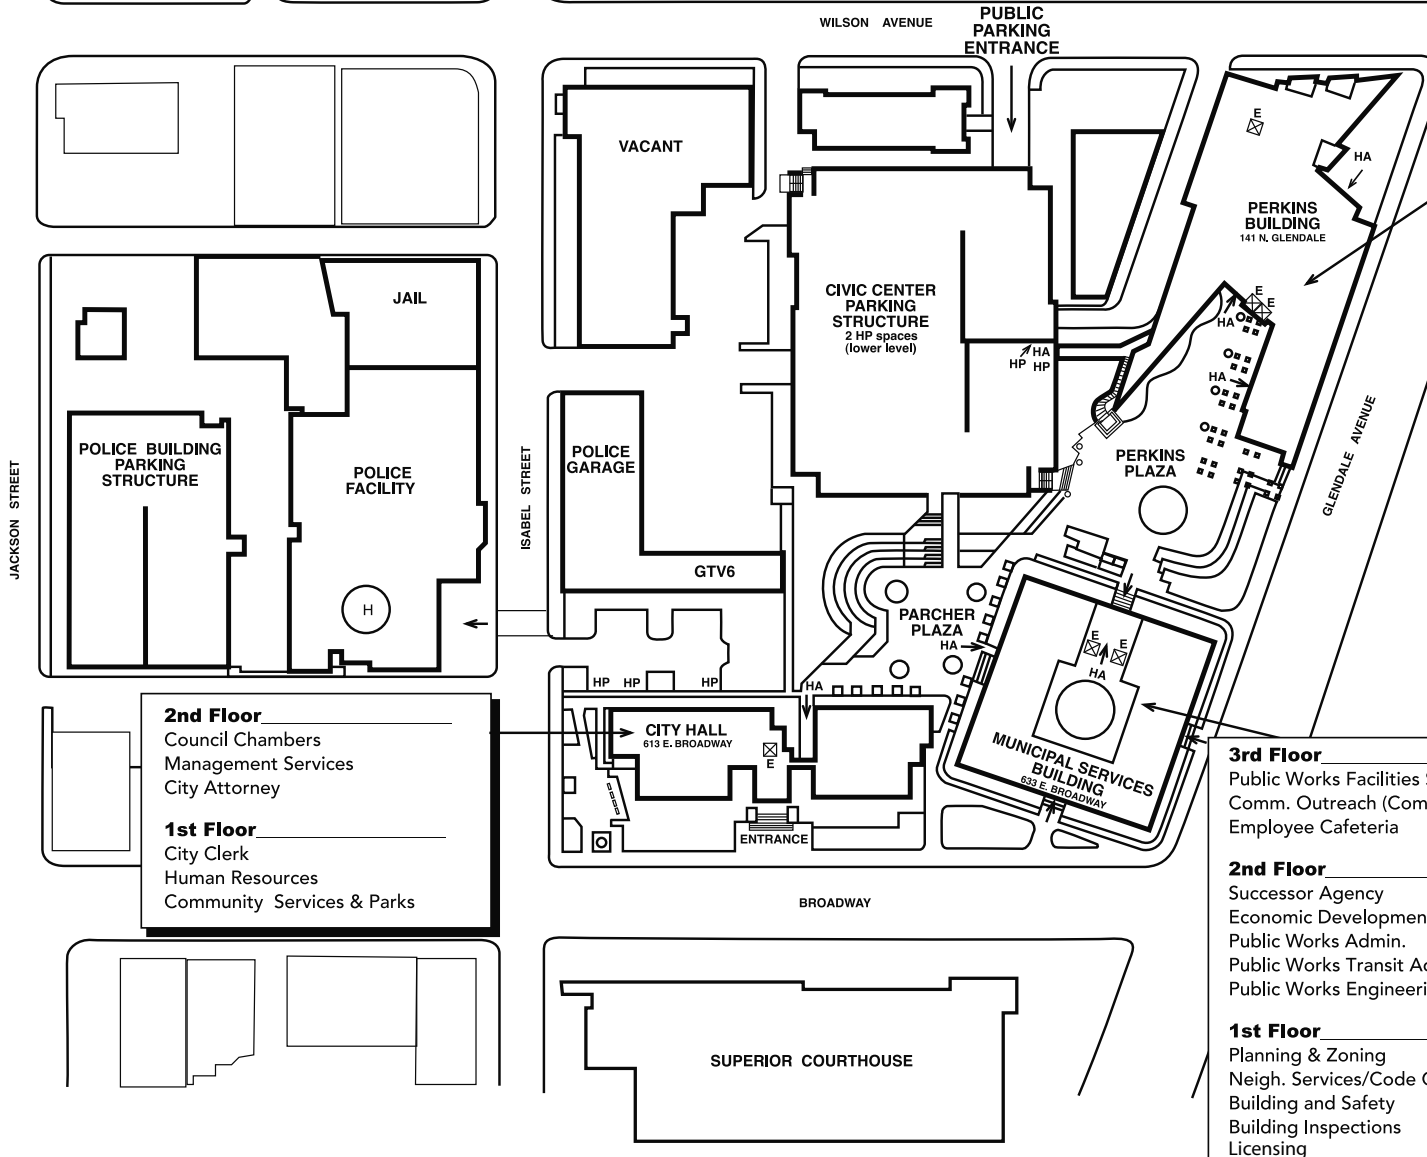

Welcome to Glendale Civic Center

4th Floor
 GWP Administrative Offices
 Electrical Engineering
 Water Engineering

3rd Floor
 Finance and Purchasing
 Information Services

2nd Floor
 GWP Billing Services
 Section 8 Housing
 CDBG

1st Floor
 Neigh. Services (Relocated to MSB)

GLENDALE CIVIC CENTER

2nd Floor
 Council Chambers
 Management Services
 City Attorney

1st Floor
 City Clerk
 Human Resources
 Community Services & Parks

3rd Floor
 Public Works Facilities Services
 Comm. Outreach (Comm. Dev. Dept)
 Employee Cafeteria

LEGEND

- ELEVATOR
- HANDICAP PARKING
- HANDICAP ACCESS
- PUBLIC ENTRANCE
- HELICOPTER PAD