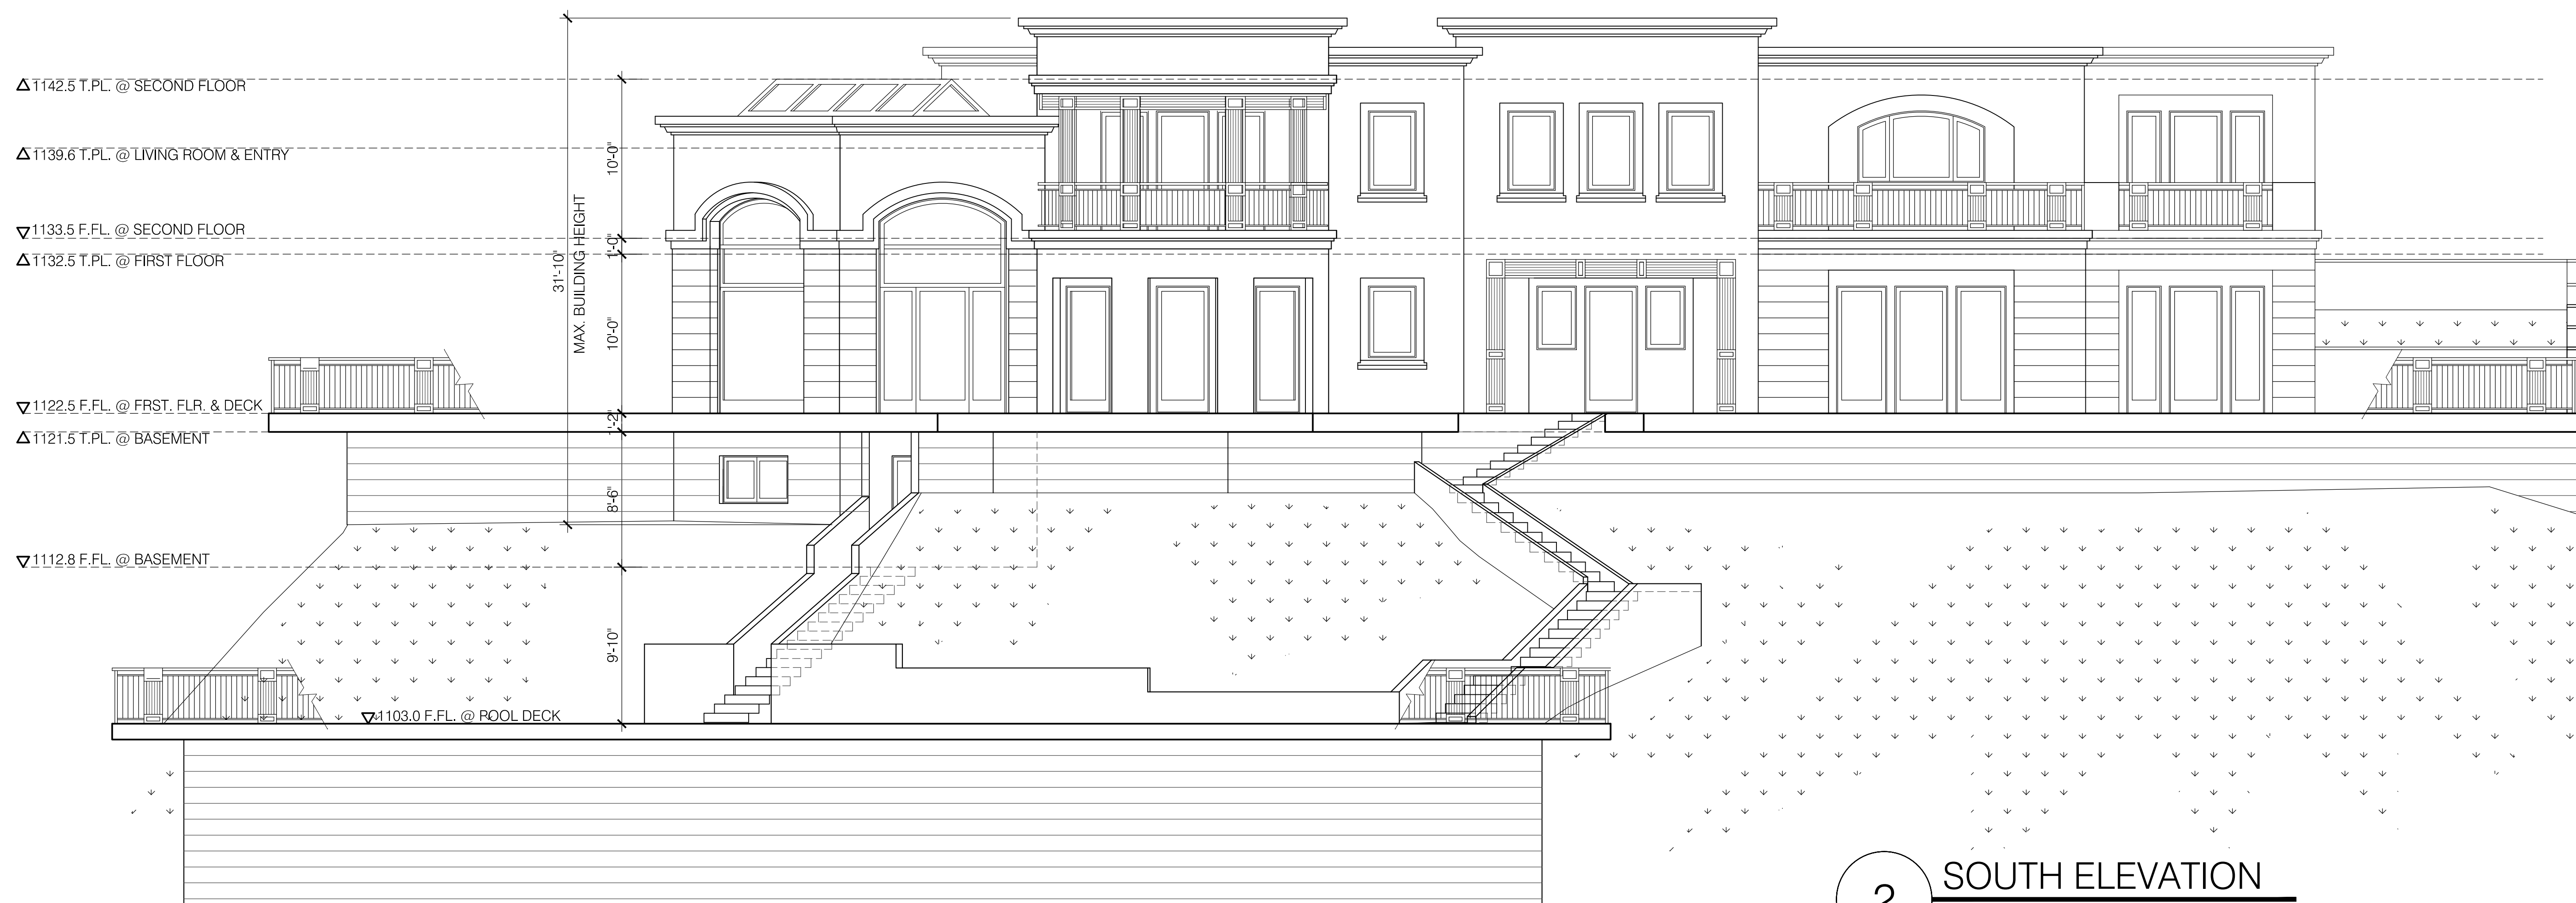

Project:
SAGHDEJYAN RESIDENCE
330 WONDERVIEW DR.
GLENDALE, CA 91202

Sheet title:
SOUTH & WEST ELEVATIONS

Revisions:

△ 1	_____
	_____
	_____
	_____
	_____
	_____

JOB NO.:	13-652
SCALE:	3/16"=1'-0" WM
DRAWN BY:	
DATE:	JAN. 2014
SHEET NO.:	A-6 □

FLOOR LEVEL OF THE BACKYARD OF THE HOUSE BEHIND

2 SOUTH ELEVATION
3/16" = 1'-0"