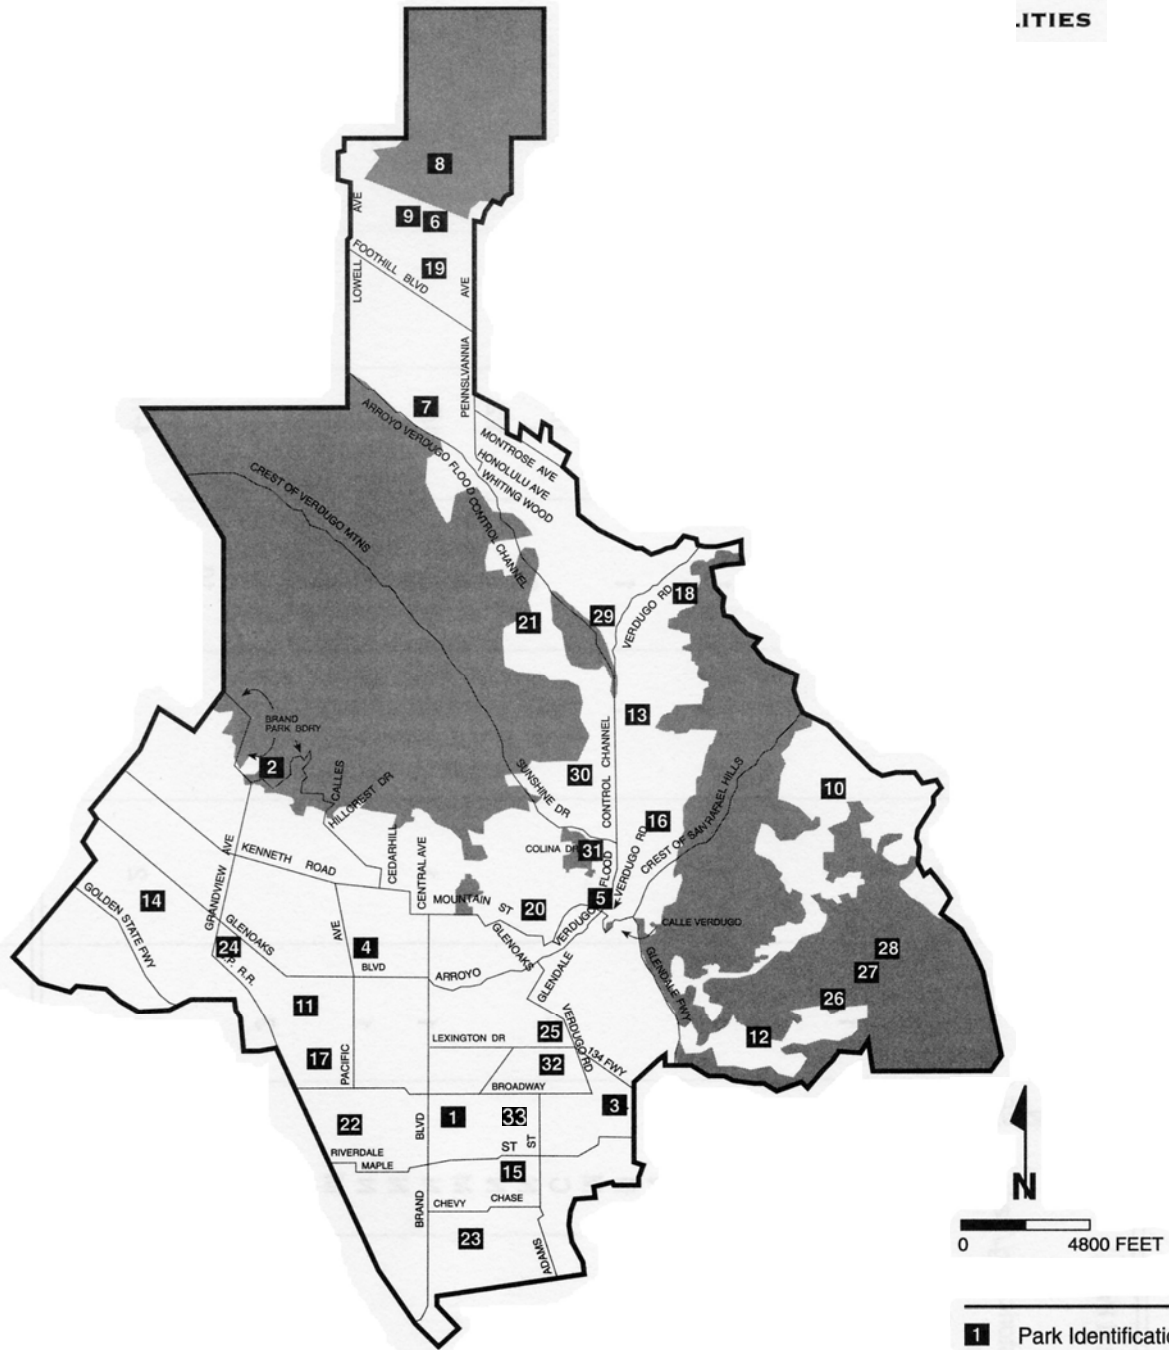

.ITIES

1 Park Identification Number

PUBLIC PARK SITE VICINITY LEGEND

- | | | | |
|-------------------------------|-------------------------------|---|-----------------------------|
| 1. Adult Recreation Center | 12. Glenoaks Park | 23. Palmer Park | 32. Wilson Avenue Mini-Park |
| 2. Brand Park | 13. Glorietta Park | 24. Pelanconi Park | 33. Elk Mini Park |
| 3. Carr Park | 14. Griffith Manor Park | 25. Piedmont Mini-Park | |
| 4. Casa Adobe De San Rafael | 15. Maple Park | 26. Lower Scholl Canyon Park | |
| 5. Civic Auditorium | 16. Mayor's Bicentennial Park | 27. Scholl Canyon Athletic Fields | |
| 6. Clark Community Center | 17. Milford Mini-Park | 28. Scholl Canyon Golf & Tennis Complex | |
| 7. Crescenta Valley Park | 18. Montrose Community Park | 29. Sparr Heights Senior Center | |
| 8. Deukmejian Wilderness Park | 19. New York Park | 30. Verdugo Adobe | |
| 9. Dunsmore Park | 20. Nibley Park | 31. Verdugo Park | |
| 10. Emerald Isle Park | 21. Oakmont View Park | Stengel Field | |
| 11. Fremont Park | 22. Edison Pacific Park | Babe Herman Little League Field | |