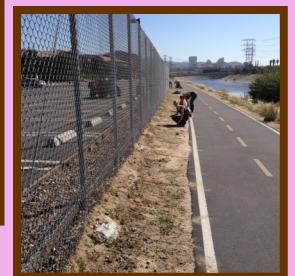

February Riverwalk Workday (on the Glendale Narrows Riverwalk)

◆ **WHEN:**

Sat. Feb 3, 2018
8:00 a.m. - Noon

◆ **WHERE:**

Glendale Narrows
Riverwalk
300 Paula Ave.
Glendale, CA 91201
(corner of Paula Ave
& Garden St)

◆ **Please RSVP**
at
(818) 548-3795

Everyone must sign
a waiver prior to
working. Minors
must provide a
waiver signed by a
parent or guardian.

Join our February workday as we weed and maintain the landscaped areas along the Los Angeles River in the City of Glendale.

Participants are asked to wear sturdy shoes, protective clothing, long pants, hat and sun protection.

We will provide the tools, gloves, drinks and snacks, but if possible bring your own work gloves, water bottle and hand clippers.

Families, individuals, groups, clubs, and students needing Community Service hours are encouraged to attend.

Հայերեն տեղեկությունների համար զանգահարել
հեռակալ հեռախոսահամարով (818) 548-2000

Para información en español, llame a (818) 548-2000

Sponsored By:

**GLENDALE PARKS &
OPEN SPACE**
FOUNDATION

REASONABLE ACCOMMODATIONS WILL BE MADE UPON REQUEST.
PLEASE NOTIFY US WITHIN 72 HRS PRIOR TO EVENT DATE.