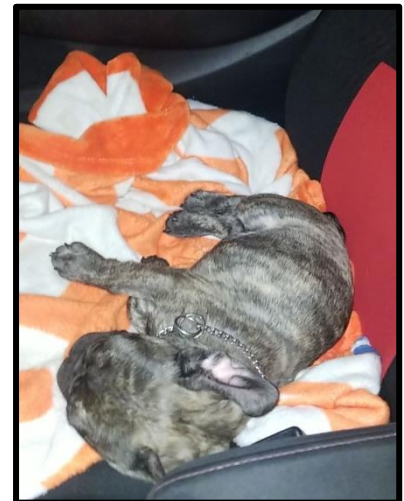

Media Contact: Sgt. Suttles

Office: 818-548-3140 Cell: 818-484-1089 Email: dsuttles@glendaleca.gov

www.twitter.com/GlendalePD

www.facebook.com/MyGlendale

www.instagram.com/myglendale/

www.glendaleca.gov/