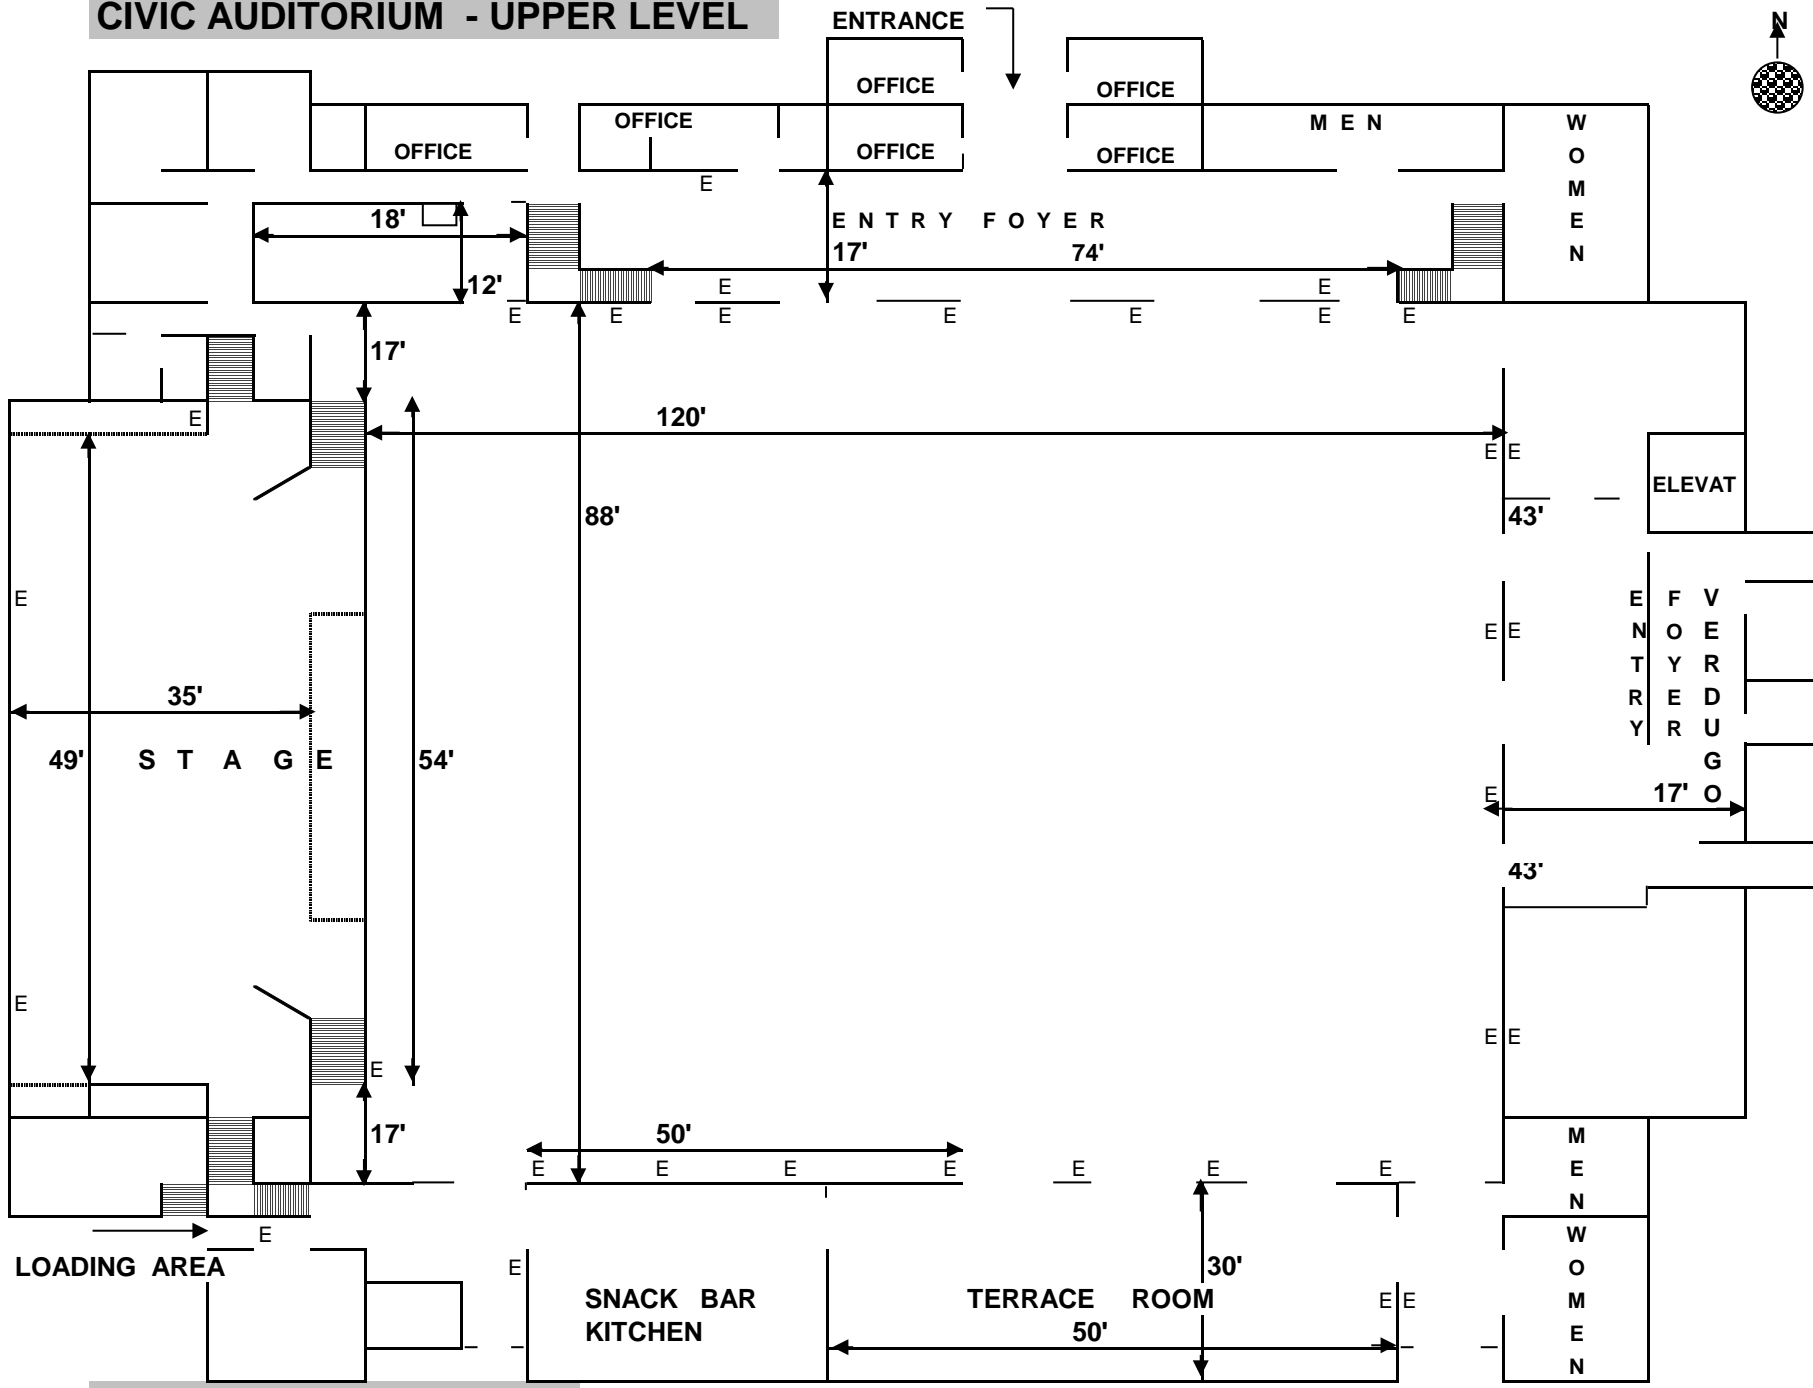

# CIVIC AUDITORIUM - UPPER LEVEL

DIAGRAM NOT TO SCALE

GLENDALE CIVIC AUDITORIUM 1401 NORTH VERDUGO ROAD UPPER LEVEL FLOOR PLAN

THIS DIAGRAM NOT TO SCALE

UPPER AUDITORIUM

DIAGRAM NOT TO SCALE