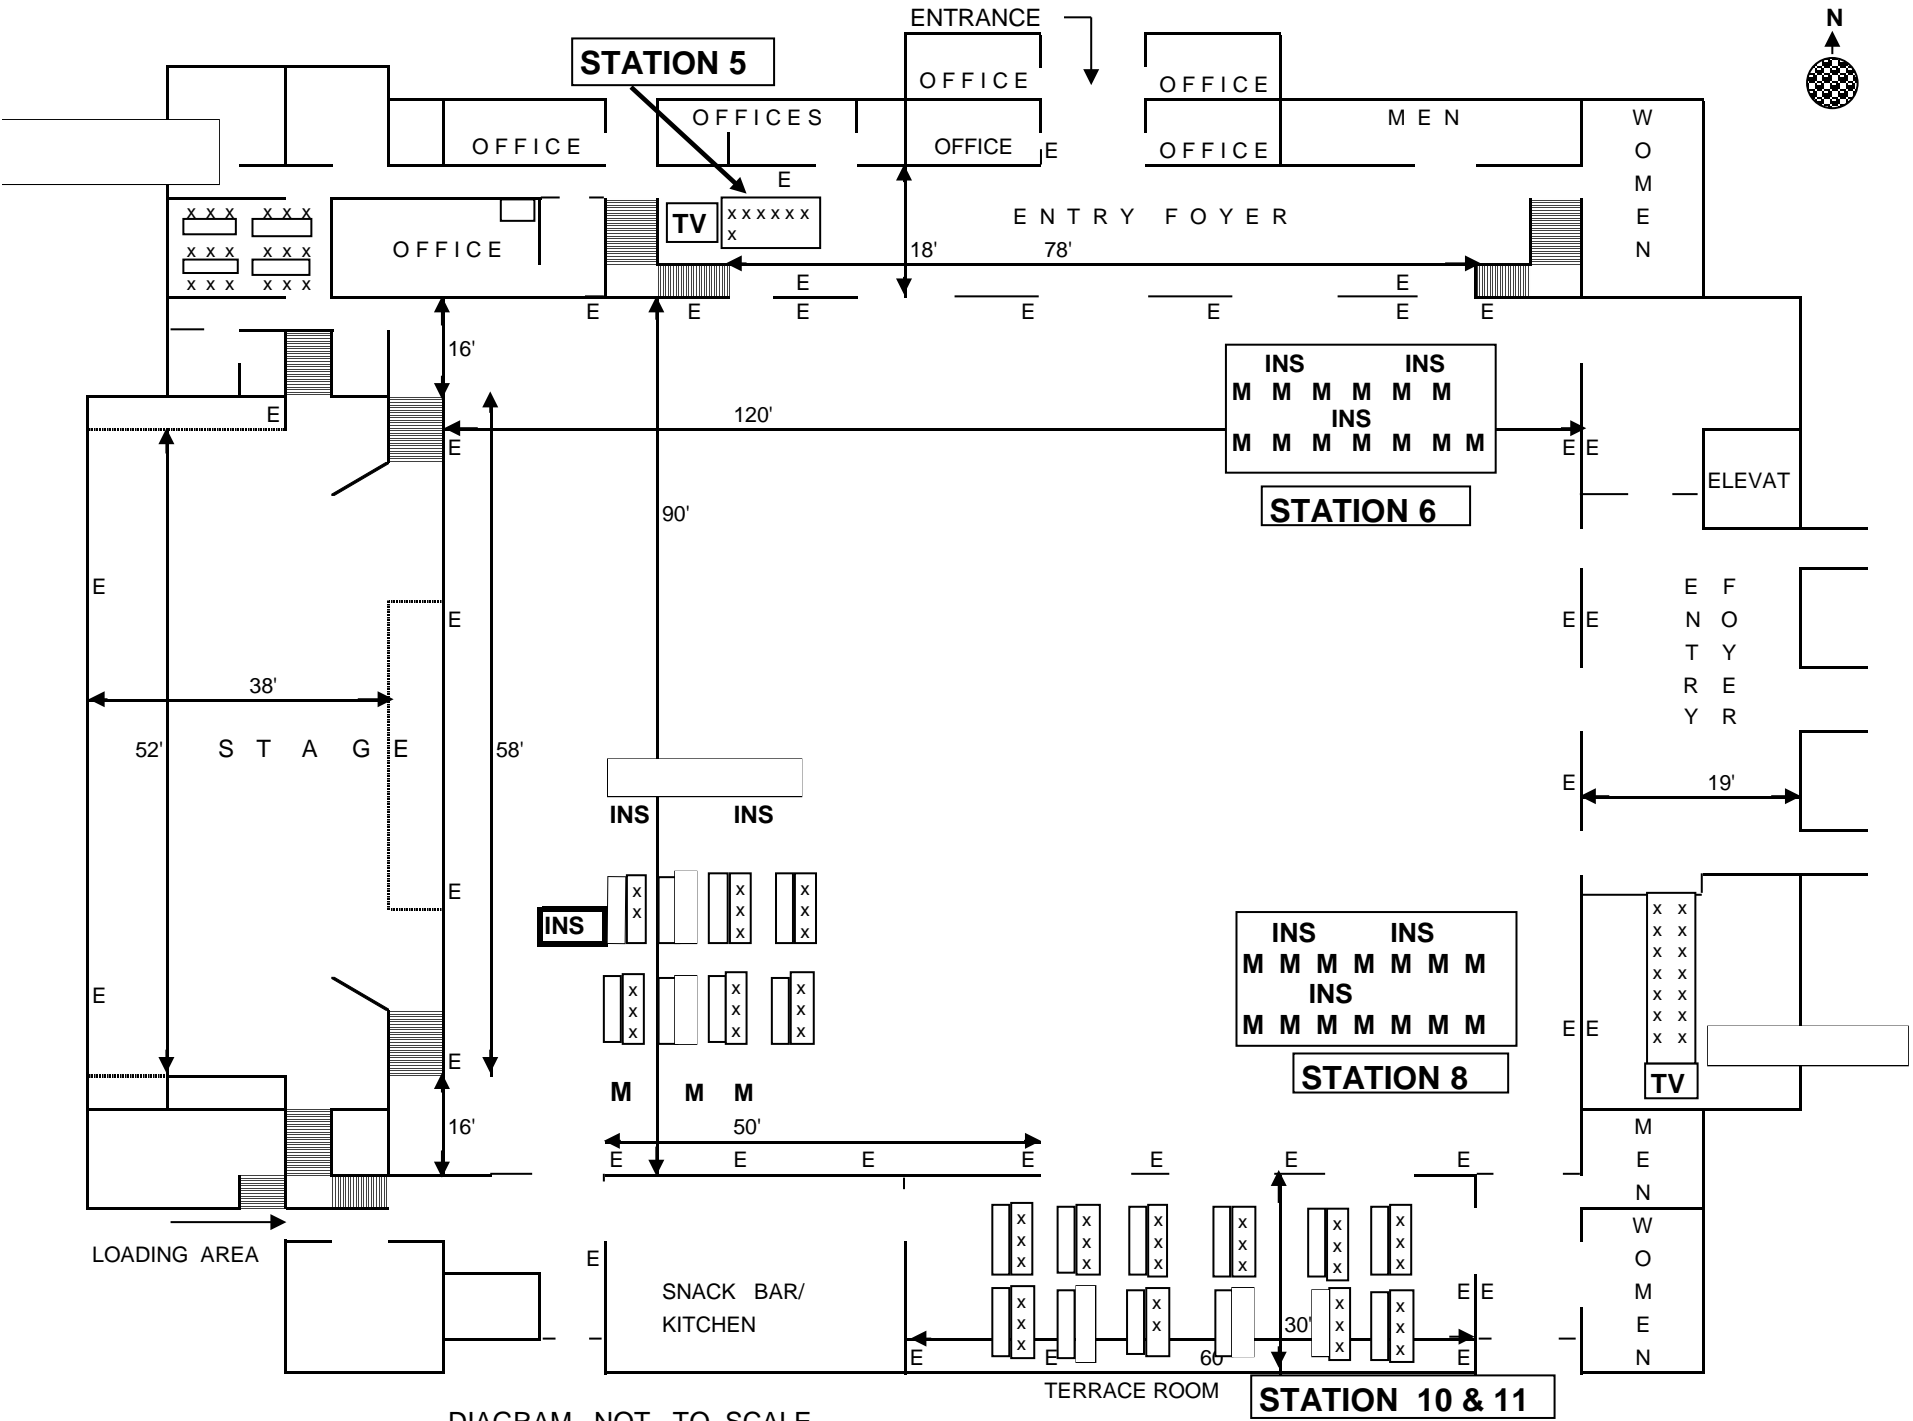

# CIVIC AUDITORIUM - UPPER LEVEL

DIAGRAM NOT TO SCALE

GLENDALE CIVIC AUDITORIUM 1401 NORTH VERDUGO ROAD UPPER LEVEL FLOOR PLAN

THIS DIAGRAM NOT TO SCALE

UPPER AUDITORIUM

DIAGRAM NOT TO SCALE