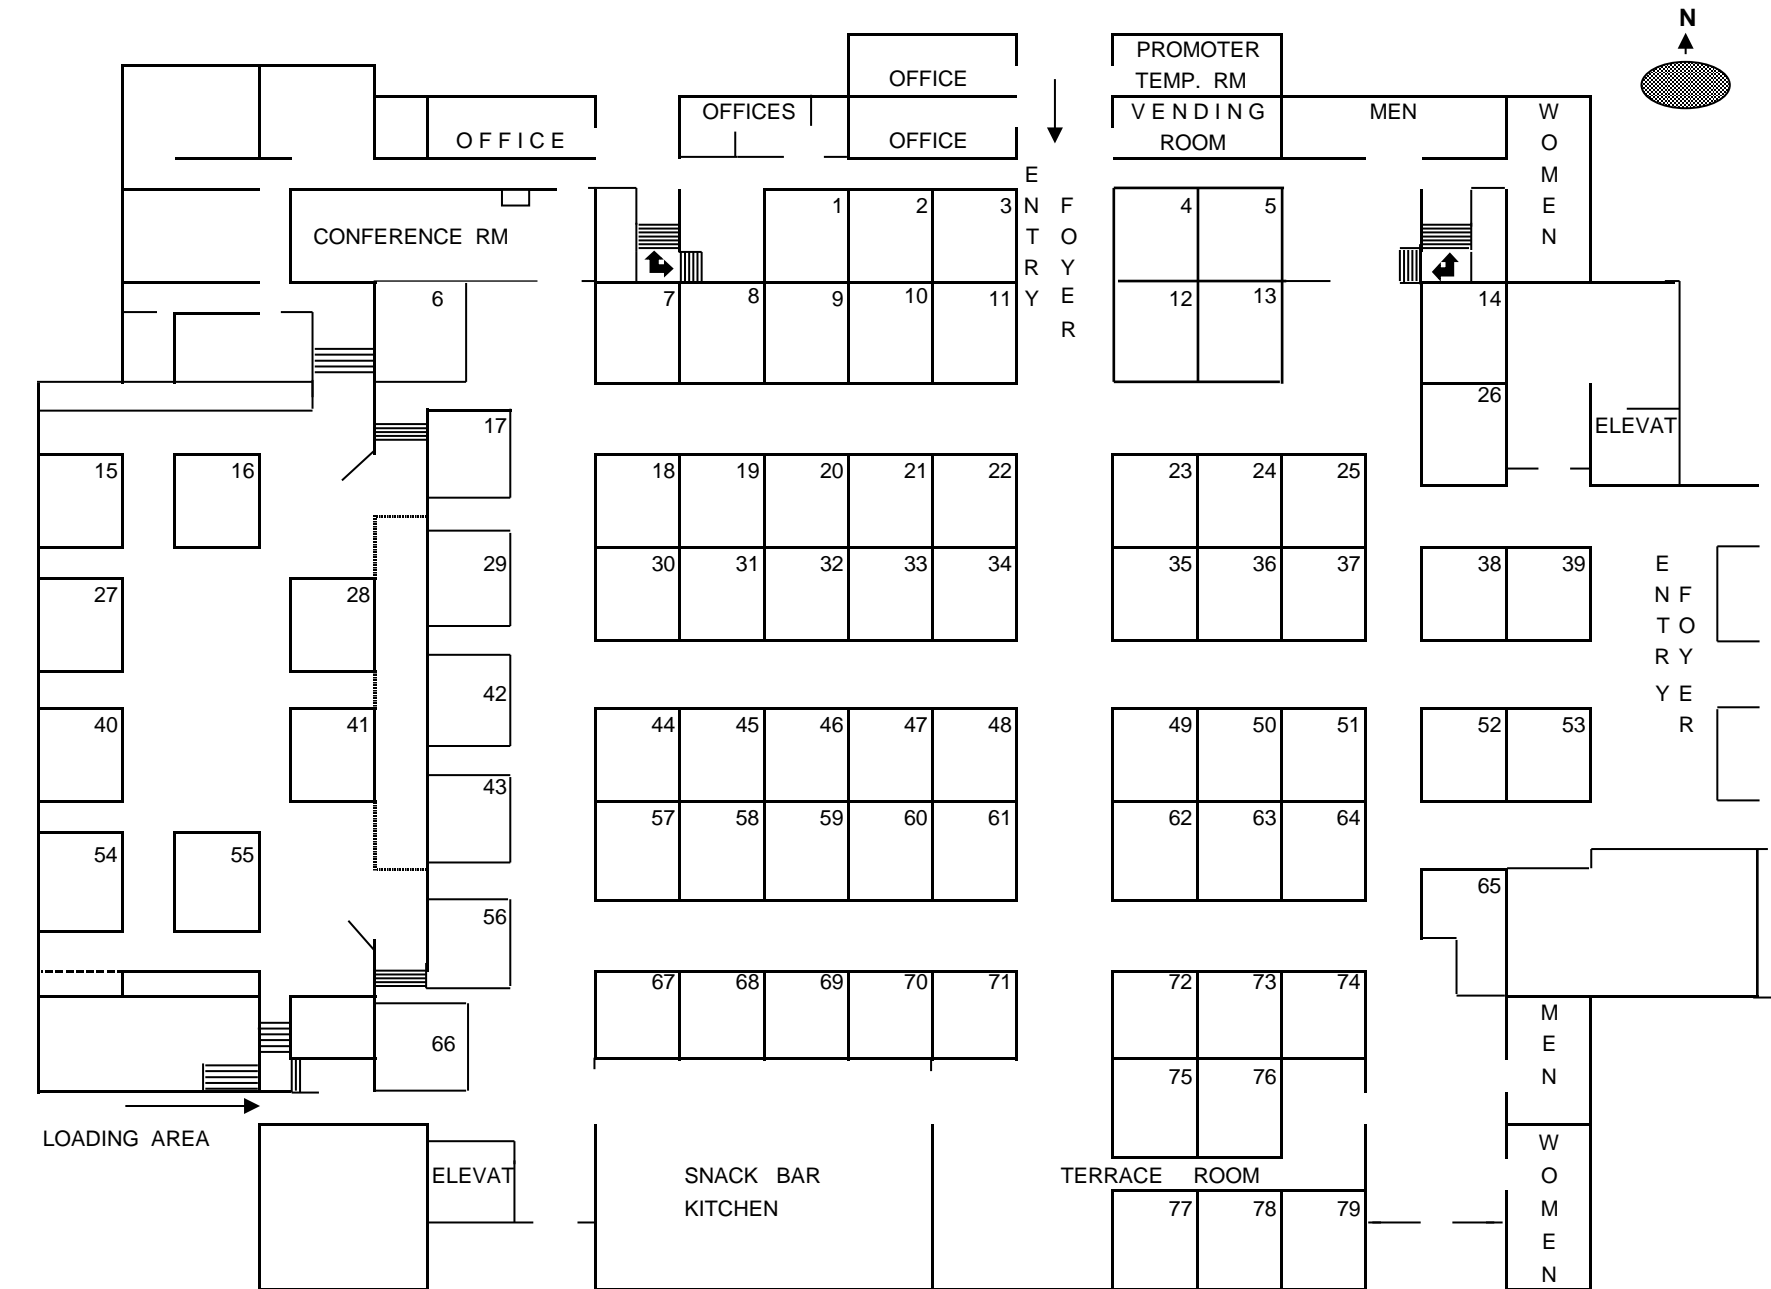

# CIVIC AUDITORIUM - UPPER LEVEL

DIAGRAM NOT TO SCALE

GLENDALE CIVIC AUDITORIUM 1401 NORTH VERDUGO ROAD UPPER LEVEL FLOOR PLAN

THIS DIAGRAM NOT TO SCALE

UPPER AUDITORIUM

DIAGRAM NOT TO SCALE