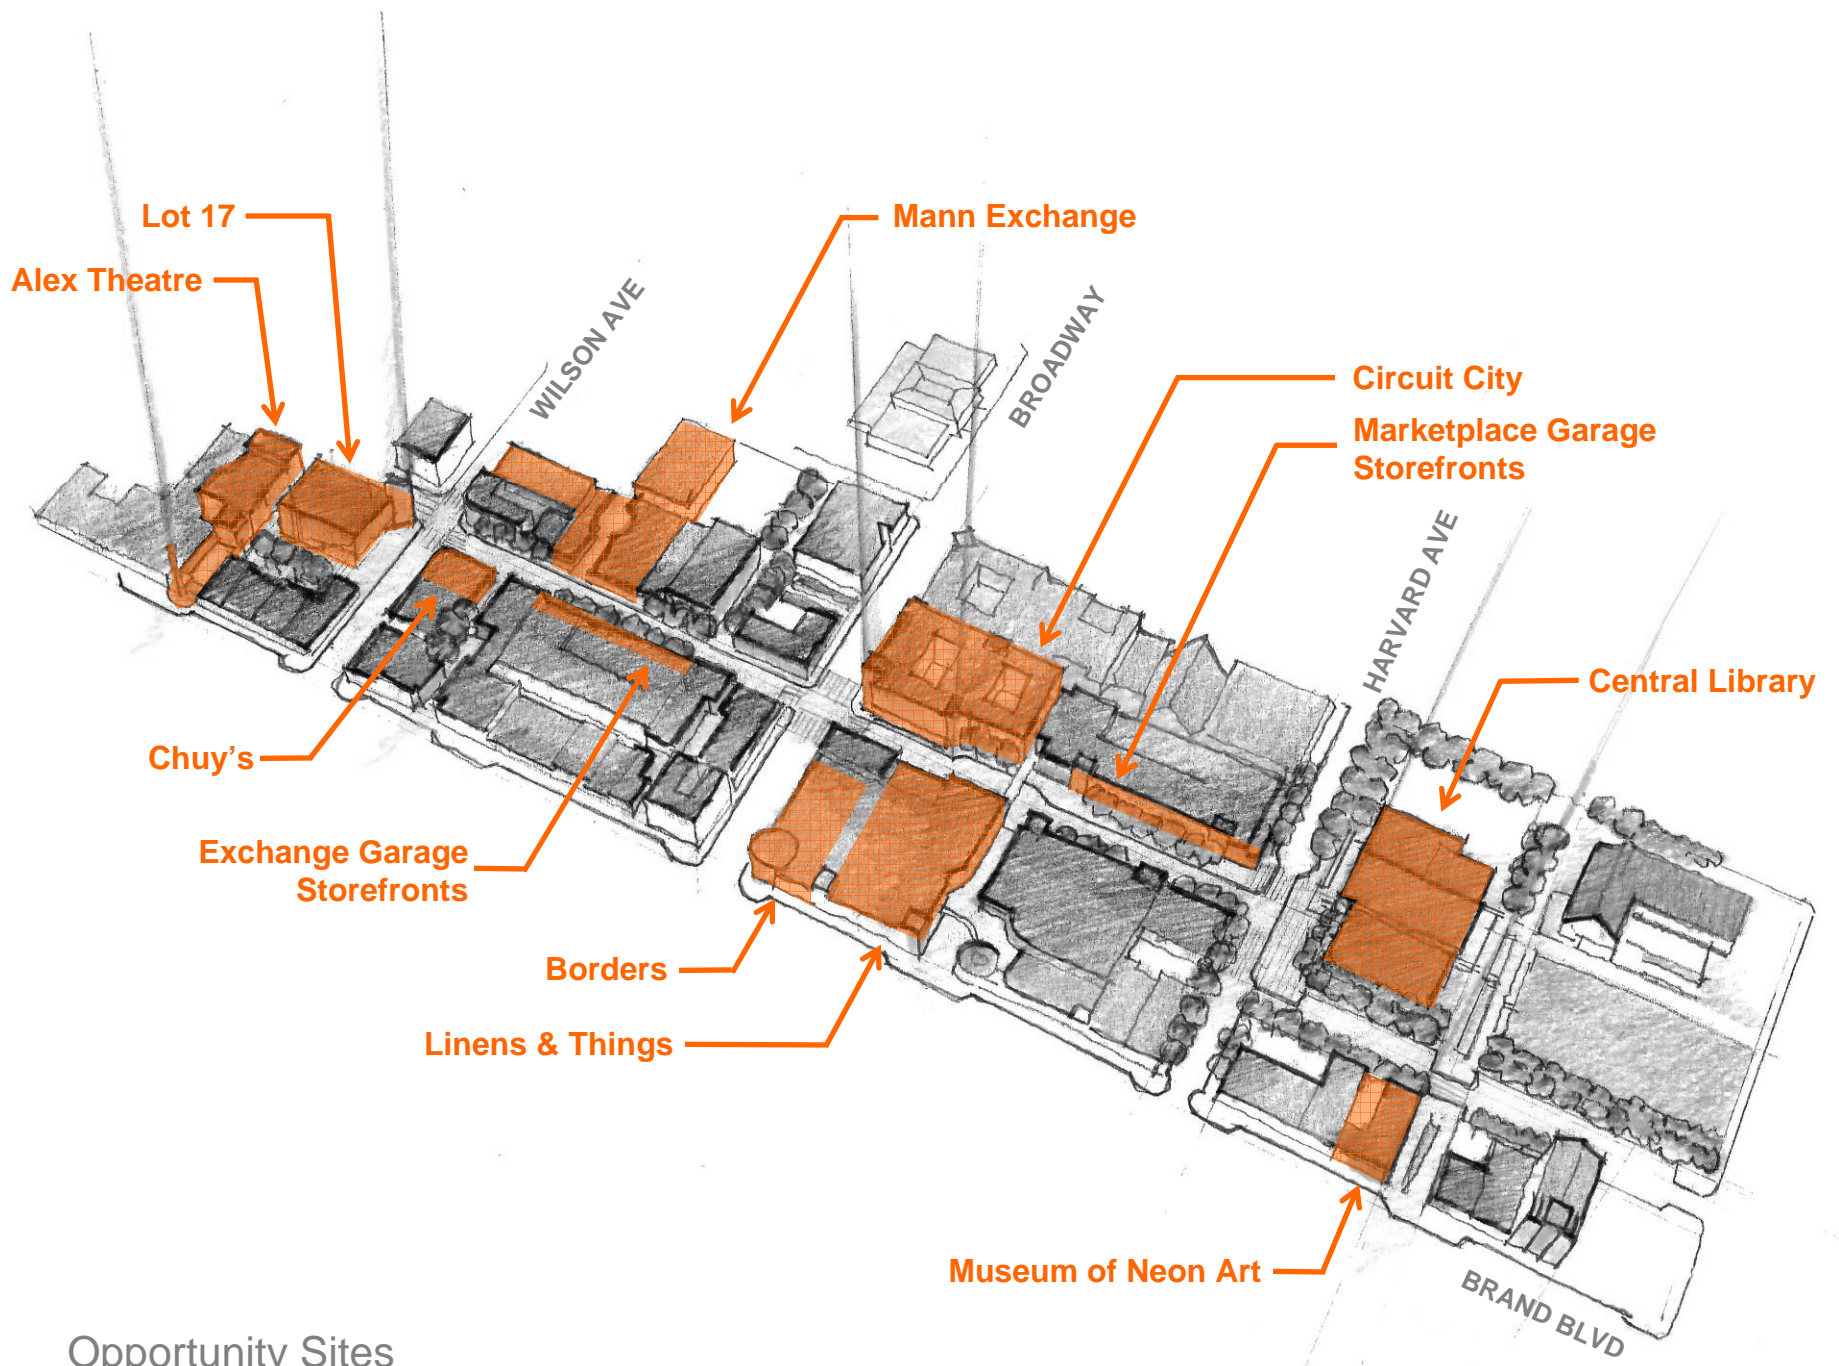

Downtown Art & Entertainment District Context

1: Alex Theatre

2: Central Library / ARC

3: Connections to Brand

Art & Entertainment District

Opportunity Sites

Existing view north on Maryland Avenue to Lot 17 / Alex Theatre

Possible view north on Maryland Avenue to Lot 17 / Alex Theatre

Existing view south on Maryland Avenue to Central Library

Possible view south on Maryland Avenue to Central Library

Existing view on Wilson of Exchange Theatre

Possible view on Wilson of Exchange Theatre