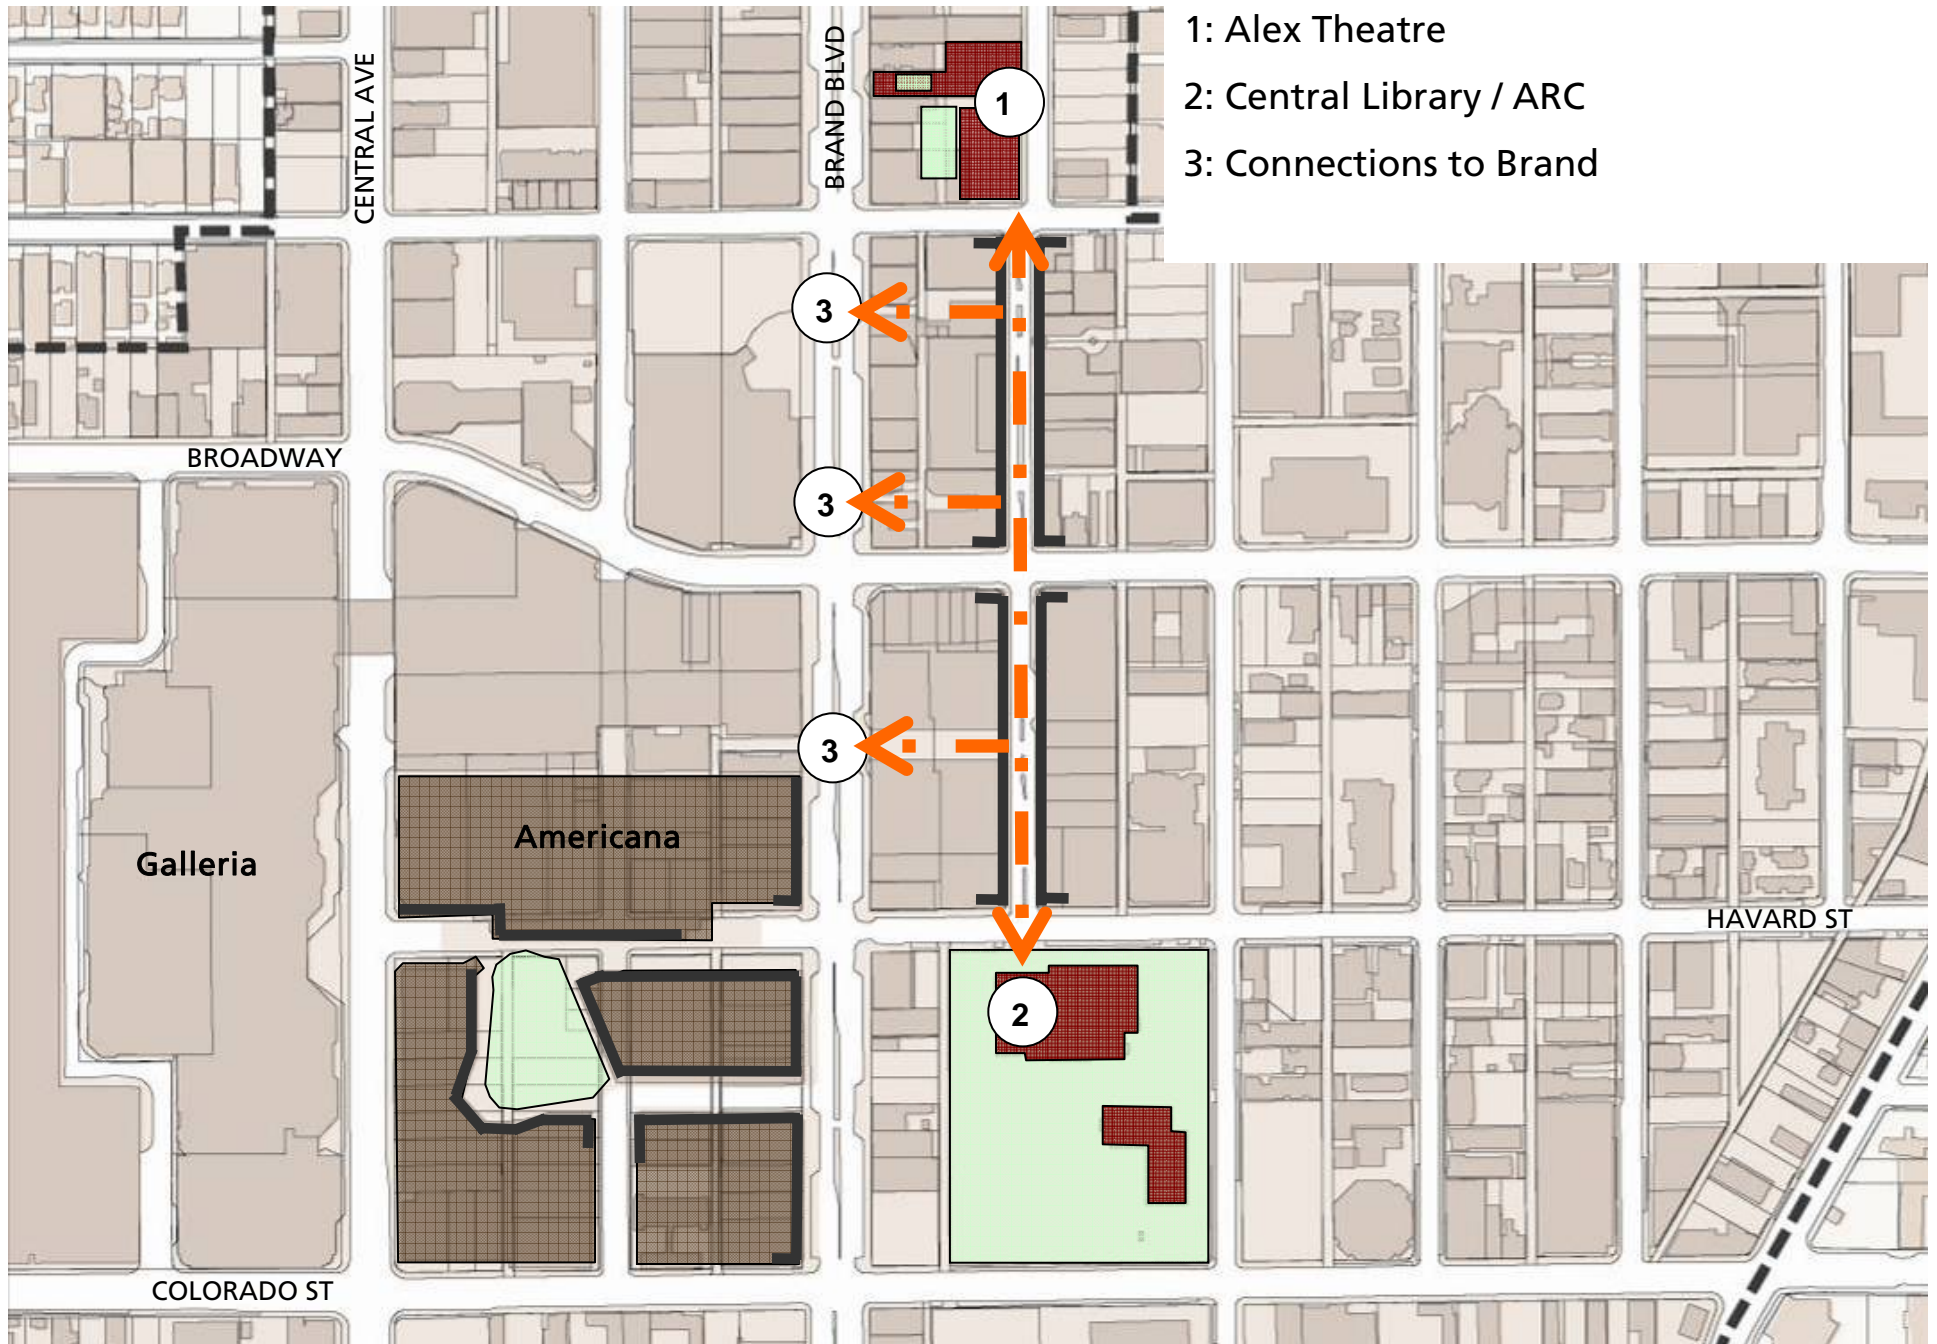

Downtown Art & Entertainment District Context

1: Alex Theatre

2: Central Library / ARC

3: Connections to Brand

Art & Entertainment District

Opportunity Sites

Existing view north on Maryland Avenue to Lot 17 / Alex Theatre

Possible view north on Maryland Avenue to Lot 17 / Alex Theatre

Existing view south on Maryland Avenue to Central Library

Possible view south on Maryland Avenue to Central Library

Existing view on Wilson of Exchange Theatre

Possible view on Wilson of Exchange Theatre