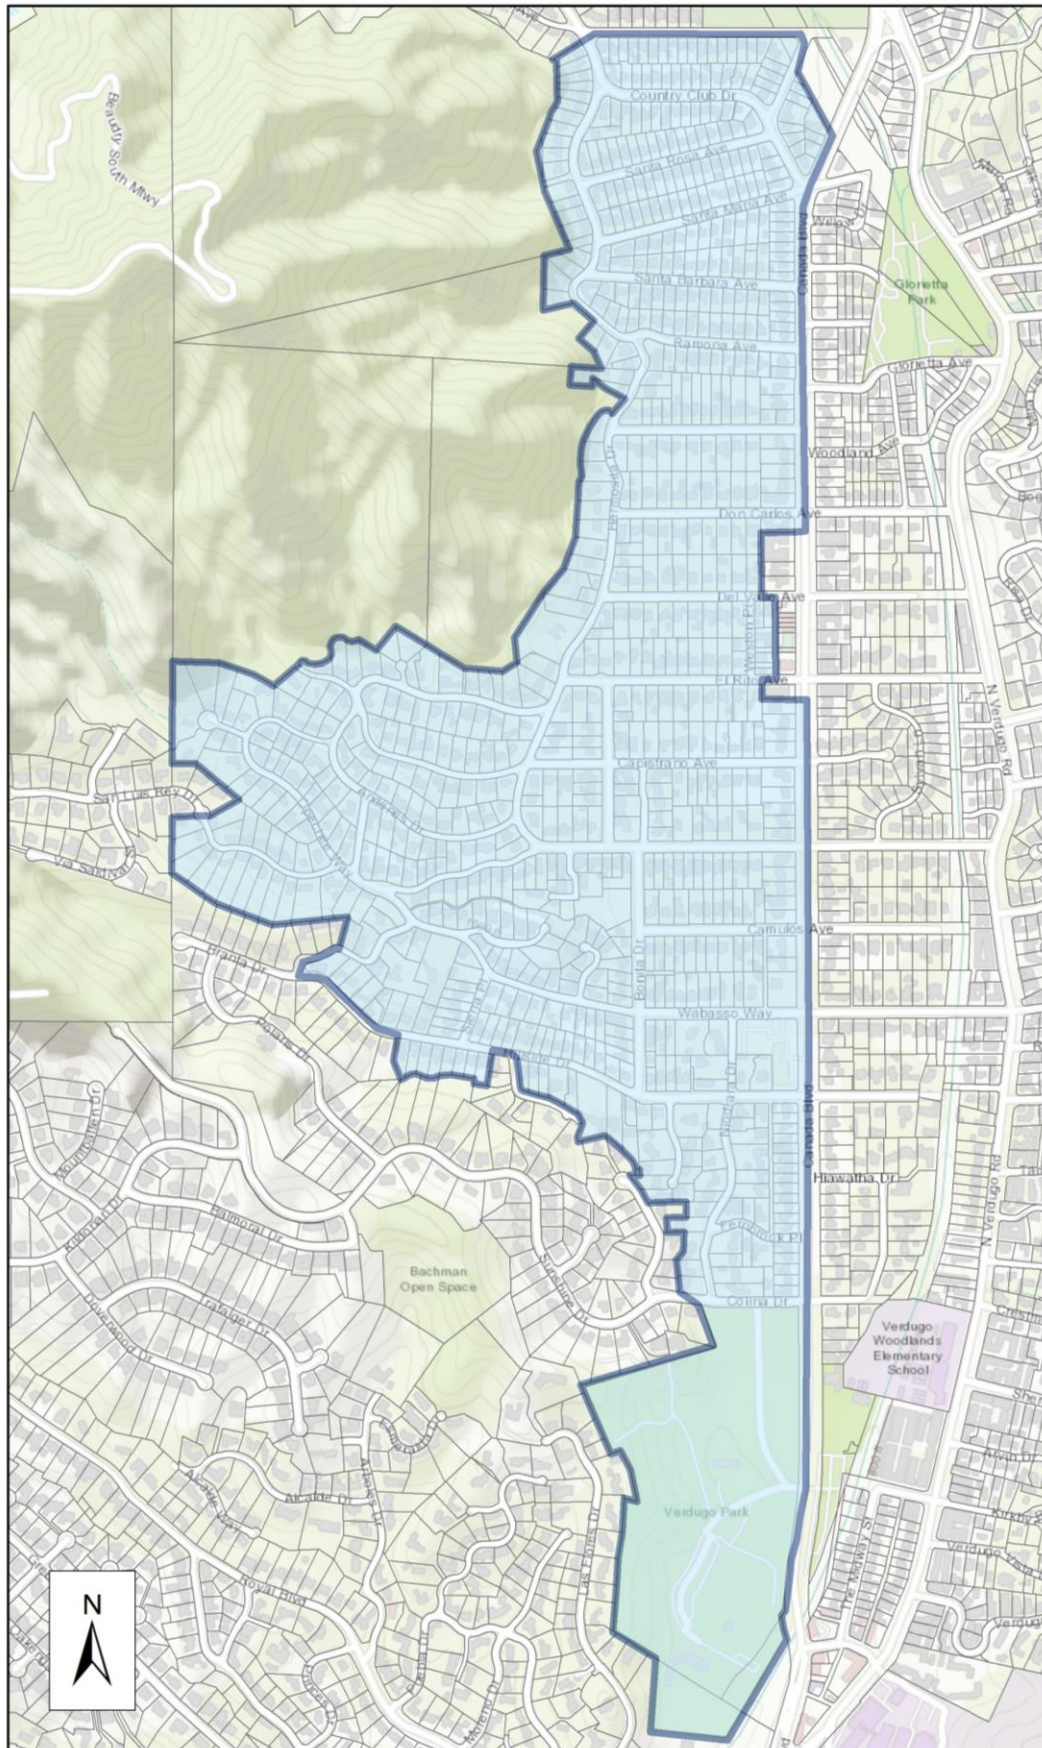

Proposed Verdugo Woodlands Historic District Boundary

- ### Address Ranges
- 1344-1462 Andenes
 - 2107-2128 Armour
 - 2300-2324 Blanchard
 - 1898-2411 Bonita
 - 1501-1645 Camulos
 - 1801-2421 Canada
 - 2623-2967 Canada
 - 1300-1661 Capistrano
 - 1439; 1619; 1951 Colina
 - 1600-2993 Country Club
 - 1601-1661 Del Valle
 - 1600-1661 Don Carlos
 - 1400-1655 El Rito
 - 1630-1647 Fernbrook
 - 1602-1659 Glorietta
 - 2301-2977 Hermosita
 - 1309-1645 Hillside
 - 1437-1515 La Vista
 - 1800-2011 Niodrara
 - 1300-1654 Opechee
 - 1600-1651 Ramona
 - 1606-1676 San Gabriel
 - 1306-1370 San Luis Rey
 - 1600-1681 Santa Barbara
 - 1613-1681 Santa Maria
 - 1602-2983 Santa Rosa
 - 1345-1361 Selvas
 - 2001-2023 Sierra
 - 2211 Verdugo Court
 - 1411-1643 Wabasso
 - 1318-1630 Wabasso
 - 2506; 2510; 2011 Weston
 - Verdugo Park
- Please note that this boundary is the initial proposal made by the applicants – it may change as the process moves forward due to community input or the findings of the district survey.